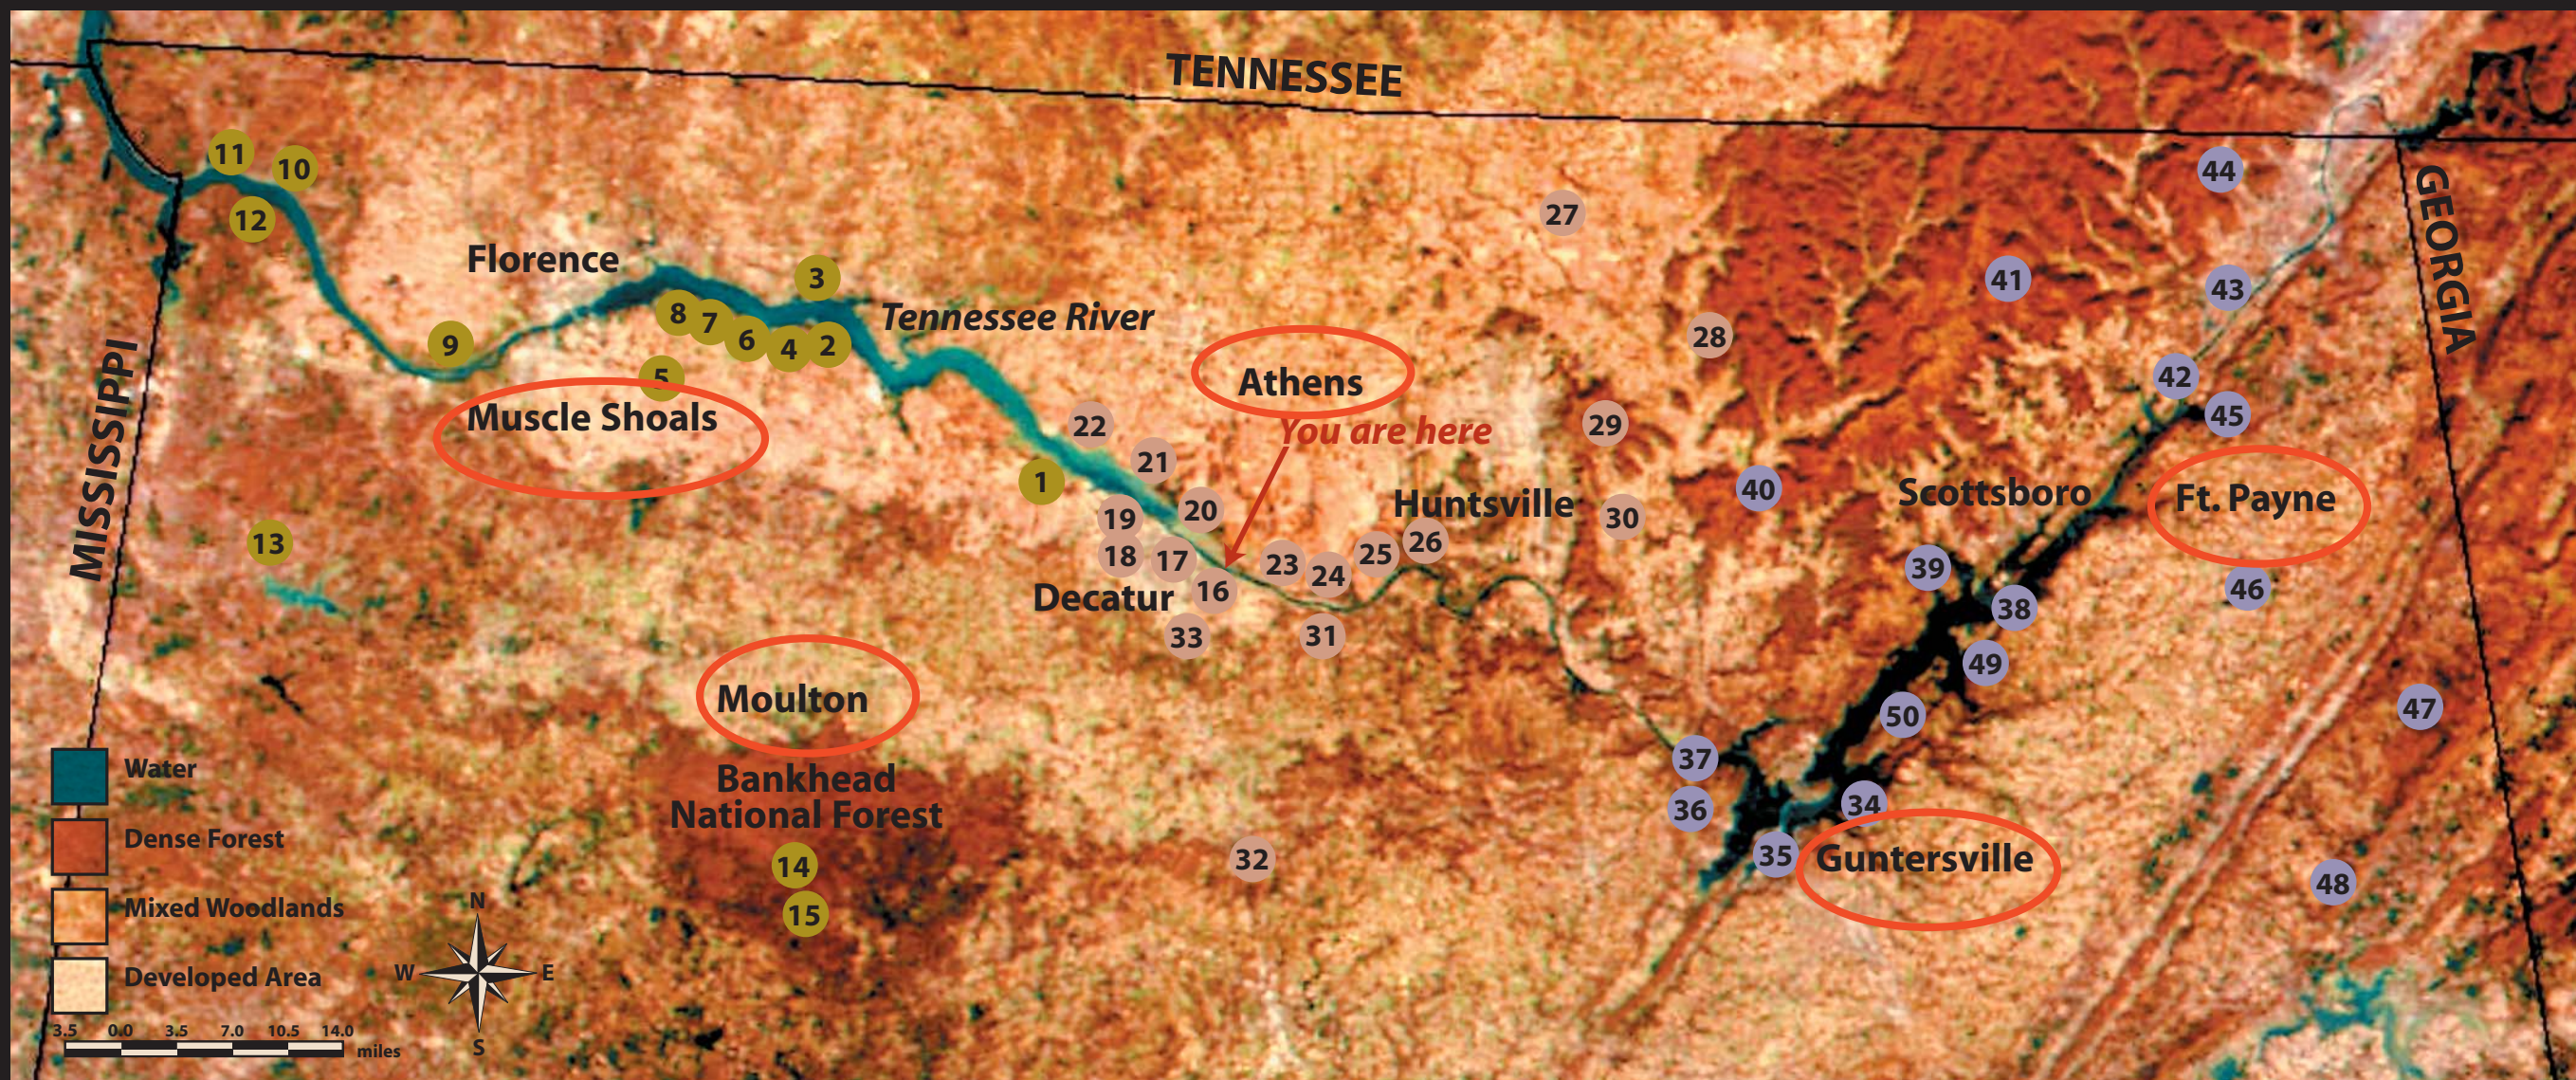

# North Alabama

Image courtesy of NASA's Earth Observatory

## 1 North Alabama Birding Trail Northwest Loop

1. Mallard Fox Creek WMA
2. Wheeler Dam South Landing
3. Joe Wheeler State Park
4. Town Creek Marsh
5. Leighton Pond
6. Wilson Dam Visitor Center
7. Wilson Dam Rockpile Recreation Area
8. TVA Reservation
9. Key Cave National Wildlife Refuge
10. Natchez Trace Rock Springs Nature Trail
11. Waterloo
12. Natchez Trace Colbert Ferry Park
13. Freedom Hills WMA Walking Trail

## 2 North Alabama Birding Trail North Central Loop

16. Wheeler NWR Visitor's Center
17. Decatur Day-use Park
18. BP-Amoco Environmental Trail
19. 3M Wildlife Area
20. Wheeler NWR White Springs Dike
21. Swan Creek Embayment WMA
22. Round Island Recreation Area
23. Wheeler NWR Arrowhead Landing
24. Beaverdam Peninsula Tower
25. Wheeler NWR Beaverdam Swamp Boardwalk

26. Wheeler NWR Blackwell Swamp
27. Winfred Thomas Agricultural Research Station
28. Madison County Public Lake
29. Monte Sano State Park
30. Hays Nature Preserve
31. Wheeler NWR Cave Springs
32. Hurricane Creek Park
33. Wheeler NWR Dancy Bottoms